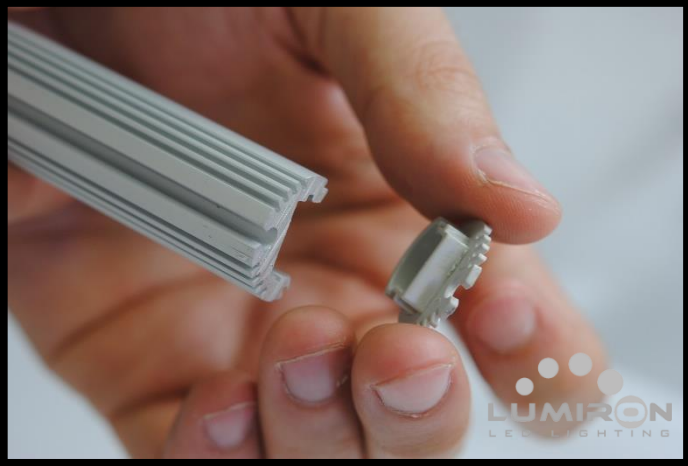

Ceiling support assembly process