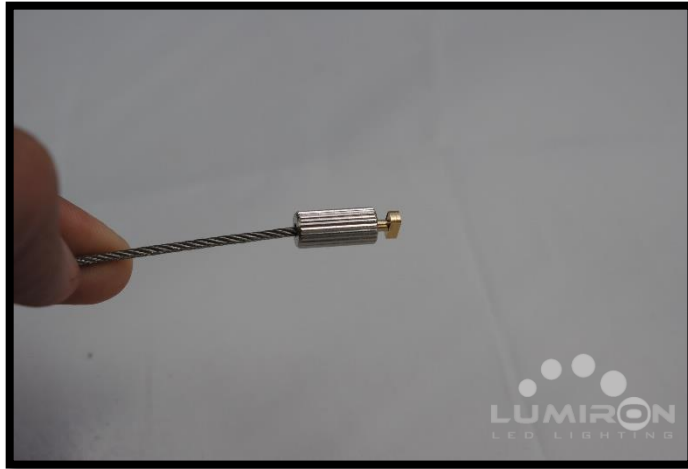

Ceiling support assembly process