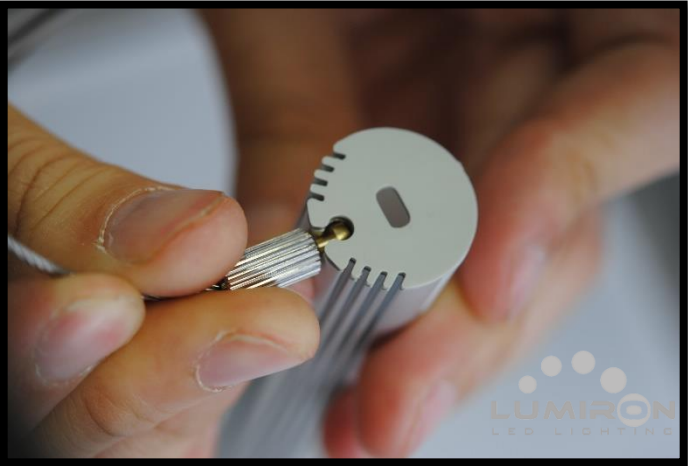

Ceiling support assembly process